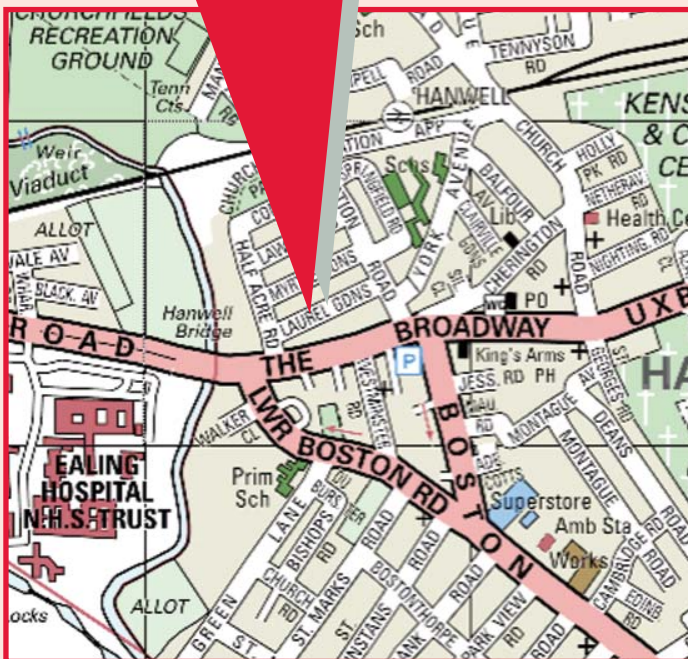

## How to get there

The Centre is located on Laurel Gardens, however there is pedestrian access from Uxbridge Road (opposite Gray's Garage).

### From Southall:

Left into Church Road, then follow the same directions.